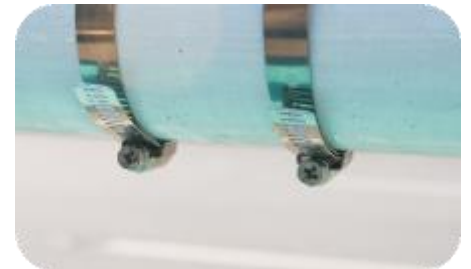

SOLAR BARRICADE LIGHT WL350

Good ability of anti-theft

Good ability of reflection.

It can easy application.

Automatic light control

WL350A

WL350I

WL350J

Item No	WL350
Material	ABS and the LED section with Acrylic
Size	98*47*117mm
Lighting Mode	Flashing or Steady
LED Quantity	4pcs
LED Color	Red/Yellow
Battery	600mA 3.2V
Solar panel	60mA 4V

Features:

Solar warning light has 4 big LED totally and flashing frequency reach to 77 times per minute. There is a solar panel on the top of the light and reflector paste on both sides of the light. It can be fixed with multiple base in different places.